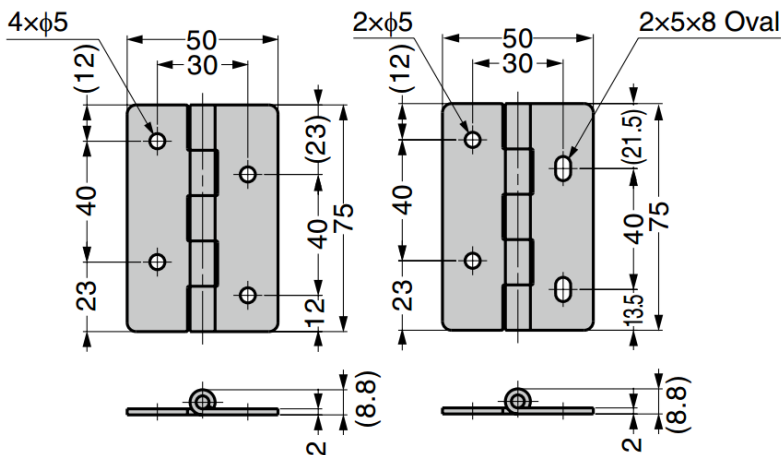

GSR40 Stainless Steel Butt Hinge

Features

- Hinge will not be in contact with screw heads while closing
- Hinge is internal threaded

Material

- Stainless steel 304, plain finish

| Part No. | Load Capacity (per pair) | |
|----------|--------------------------|------|
| GSR40 | 69 N | 7 kg |

GSR75 Stainless Steel Butt Hinge

Material

- Stainless steel 304, plain finish

| Part No. | Load Capacity (per pair) | |
|----------|--------------------------|-------|
| GSR75 | 186 N | 19 kg |
| GSR75B | | |