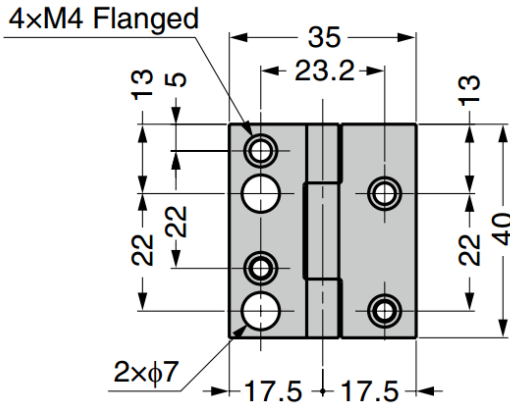

GSR40 Stainless Steel Butt Hinge

Features

- Hinge will not be in contact with screw heads while closing
- Hinge is internal threaded

Material

- Stainless steel 304, plain finish

| Part No. | Load Capacity (per pair) | |
|----------|--------------------------|------|
| GSR40 | 69 N | 7 kg |

GSR75 Stainless Steel Butt Hinge

Material

- Stainless steel 304, plain finish

| Part No. | Load Capacity (per pair) | |
|----------|--------------------------|-------|
| GSR75 | 186 N | 19 kg |
| GSR75B | | |